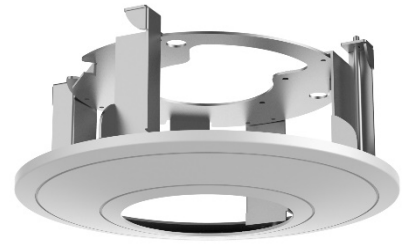

DS-1227ZJ-DM32

In-Ceiling Mounting Bracket for Dome Camera

Features

- Steel and plastic material with surface spray treatment
- Magnetic design facilitates dome camera installation
- In-ceiling mounting saves installation space

Dimension

* $\Phi 222$ mm ($\Phi 8.86$ ") is the diameter for the cable hole on the ceiling.

Available Model

DS-1227ZJ-DM32

Parameters

Model	DS-1227ZJ-DM32
Parameters	In-Ceiling Mounting Bracket for Dome Camera
Appearance	Hikvision White
Material	Steel and Plastic
Dimension	$\Phi 224.95$ mm \times 98.07 mm ($\Phi 8.86$ " \times 3.86")
Weight	660 g (1.46 lb.)

Notes

- The bracket should be installed on the flat ceiling.
- The ceiling must be capable of supporting over 3 times as much as the total weight of the camera and the bracket.
- The bracket's maximum load capacity is 3 Kg (6.6 lb.).