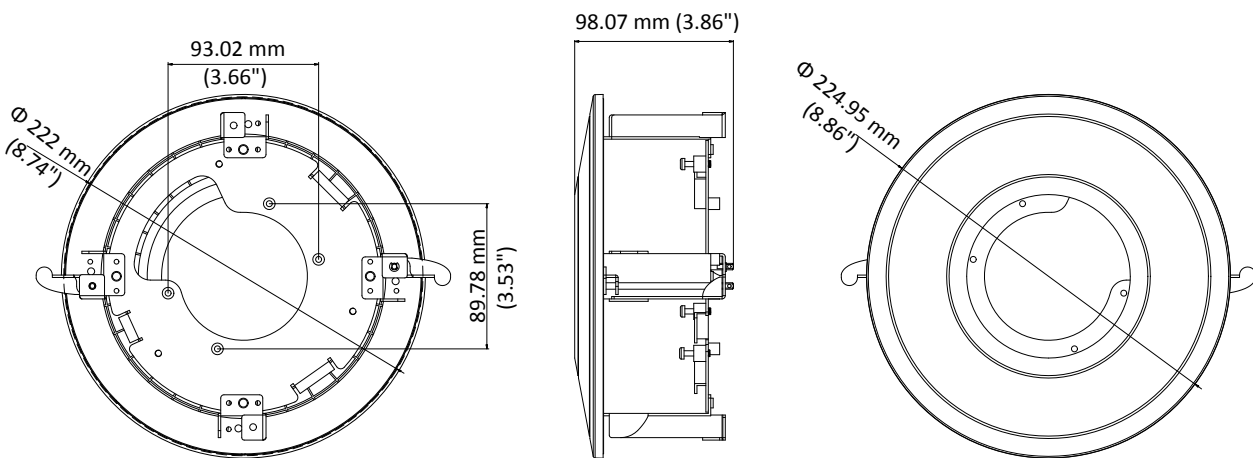

DS-1227ZJ-DM32

In-Ceiling Mounting Bracket for Dome Camera

Features

- Steel and plastic material with surface spray treatment
- Magnetic design facilitates dome camera installation
- In-ceiling mounting saves installation space

Dimension

* $\Phi 222$ mm ($\Phi 8.86$ ") is the diameter for the cable hole on the ceiling.

Available Model

DS-1227ZJ-DM32

Parameters

Model	DS-1227ZJ-DM32
Parameters	In-Ceiling Mounting Bracket for Dome Camera
Appearance	Hikvision White
Material	Steel and Plastic
Dimension	$\Phi 224.95$ mm \times 98.07 mm ($\Phi 8.86$ " \times 3.86")
Weight	660 g (1.46 lb.)

Notes

- The bracket should be installed on the flat ceiling.
- The ceiling must be capable of supporting over 3 times as much as the total weight of the camera and the bracket.
- The bracket's maximum load capacity is 3 Kg (6.6 lb.).